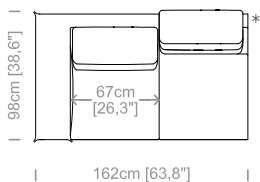

**Dimensioni:** Essendo divani prodotti con imbottiture elastiche, le misure di ingombro possono variare entro i limiti compresi tra +/- 3 cm.

**Structure:** in solid fir, wood agglomerate and fiber, completely covered by resin-treated fabric.

**Suspensions:** elastic belts.

**Feet:** plastic feet, height 0,8".

**Cover:** in fabric, microfiber, artificial leather, completely removable. Available in real leather (removable cushions covers).

**Dimensions:** The sofas are made with supple, elastic upholstery and padding, therefore sizes may vary by up to +/- 3 cm.

Cuscini schienale inclusi  
 Back cushions included  
 Le misure sono espresse in centimetri e [pollici]  
 All dimensions are in centimeters and [inches]

**Divano 3 posti**  
 3 seater sofa

**Divano 3 posti maxi**  
 3 maxi seater sofa

**Divano 4 posti maxi**  
 4 maxi seater sofa

**Laterale 2 posti**  
 2 seater lateral element

**Laterale 3 posti**  
 3 seater lateral element

**Laterale 3 posti maxi**  
 3 maxi seater lateral element

**Chaise longue piccola**  
 Small chaise longue