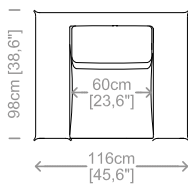

Poltrona
Armchair